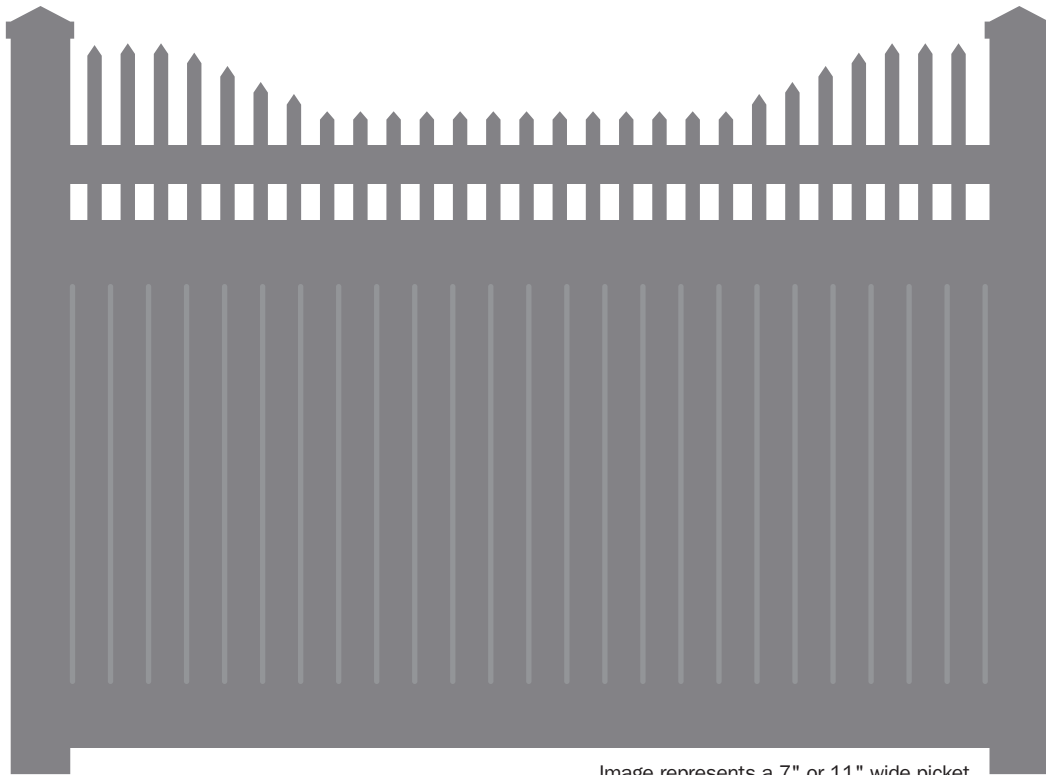

PRIVACY

Image represents a 7" or 11" wide picket

Baxter

Standard size 6' high by 8' wide (available in 4' & 5' heights)

top rail	2" x 3.5"	
middle rail	2" x 7'	
bottom rail	2" x 7'	
top pickets	1.5" x 1.5"	top picket spacing 1.75"
bottom pickets T&G	.875" x 11.375	bottom picket spacing solid 0"
"U" channel	.875" x 1.5"	bottom rail stiffener 8' lengths
picket caps	1.5 x 1.5"	

color options: white, tan