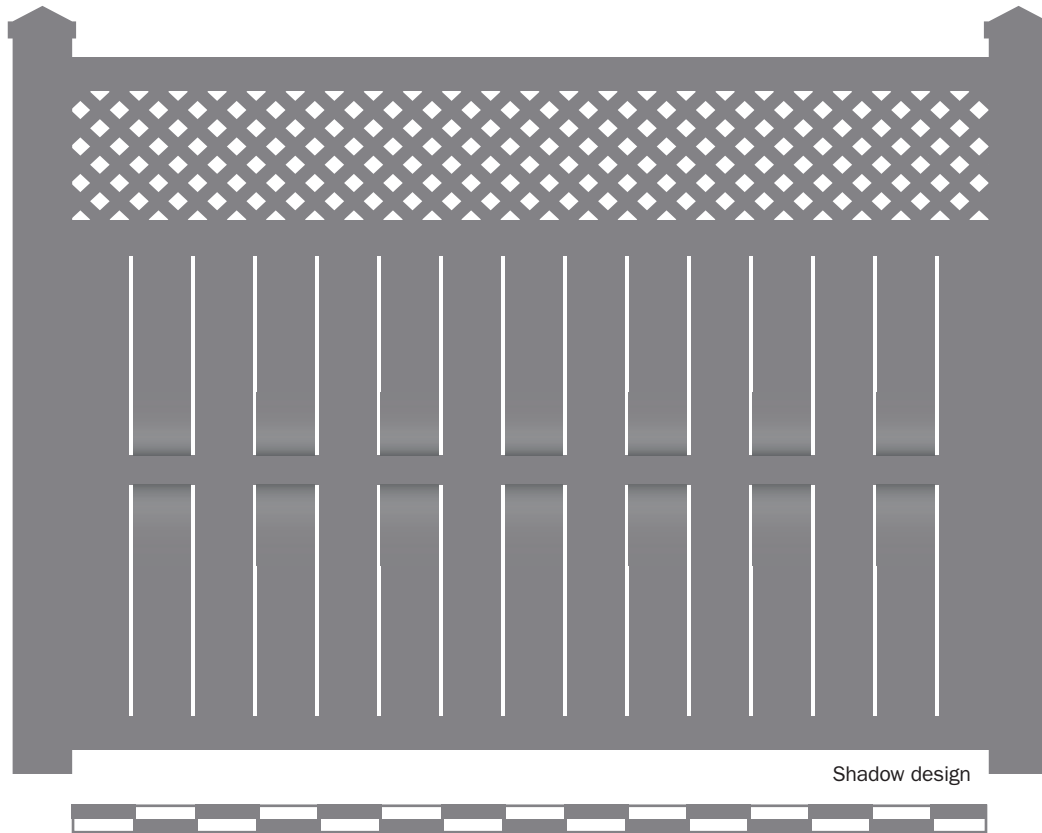

## Brantley

Standard size 6' high by 8' wide (available in 4' & 5' heights)

top rail	2" x 3.5"	0" spacing shadow design bottom rail stiffener 8' lengths
middle rail	2" x 3.5"	
bottom rail	2" x 3.5"	
spacer rail	.875" x 3"	
pickets	.875 x 6"	
lattice	12" wide	

color options: white, tan