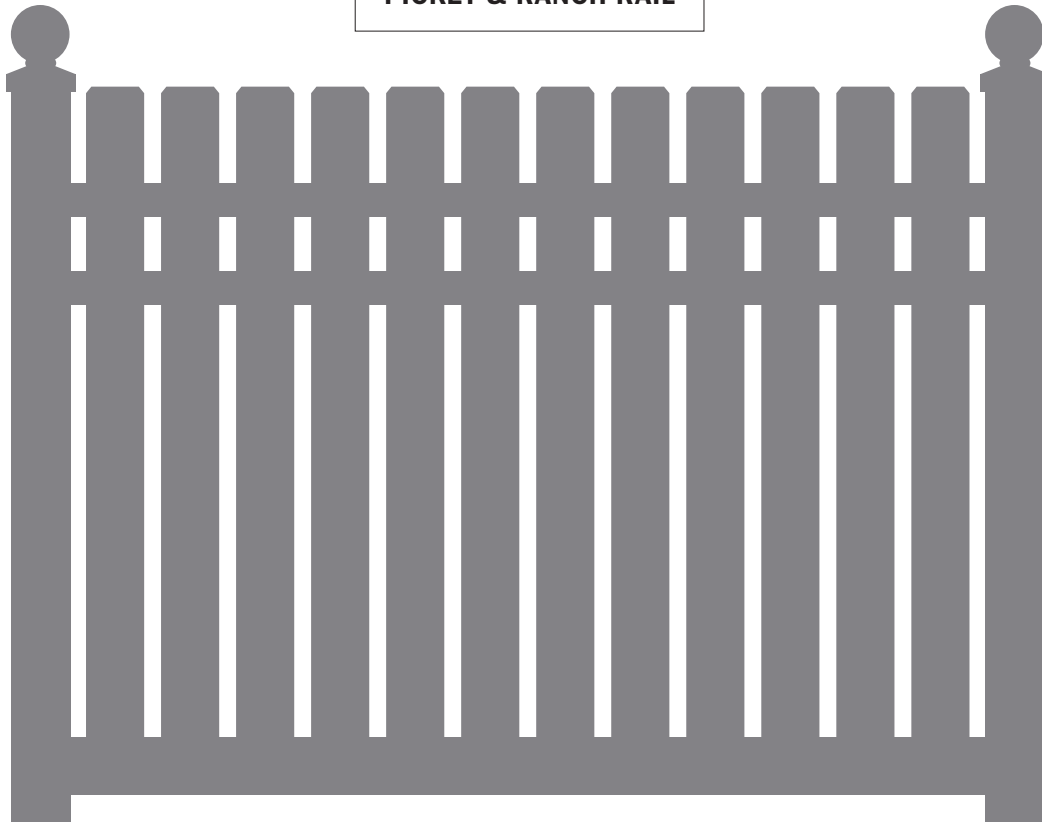

PICKET & RANCH RAIL

Lewis

Standard size 6' high by 8' wide (available in 4' & 5' heights)

top rail	2" x 3.5"		picket spacing 1.375" bottom rail stiffener 8' lengths
middle rail	2" x 3.5"		
bottom rail	2" x 6"		
pickets	.875" x 6"		
picket caps	.875" x 6"		

color options: white, tan