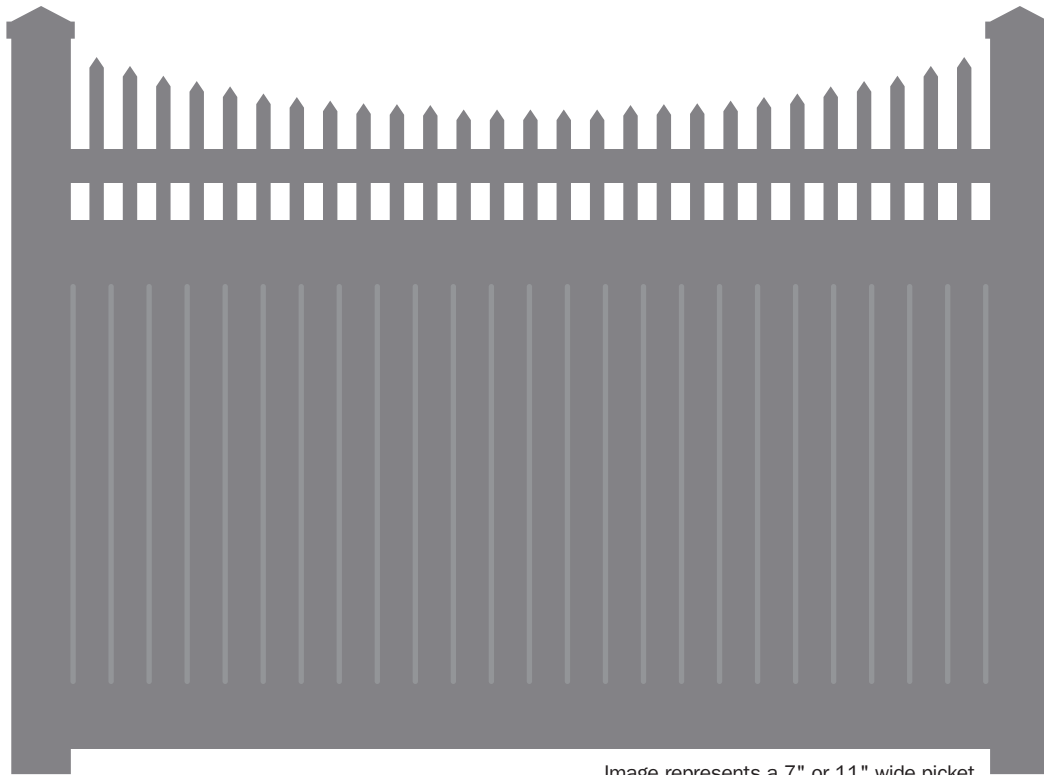

PRIVACY

Image represents a 7" or 11" wide picket

Murray

Standard size 6' high by 8' wide (available in 4' & 5' heights)

top rail	2" x 3.5"	
middle rail	2" x 7'	
bottom rail	2" x 7'	
pickets	1.5" x 1.5"	top picket spacing 1.75"
pickets T&G	.875" x 11.375"	bottom picket spacing 0"
picket caps	1.5" x 1.5"	bottom rail stiffener 8' lengths
"U" channel	.875" x 1.5"	

color options: white, tan