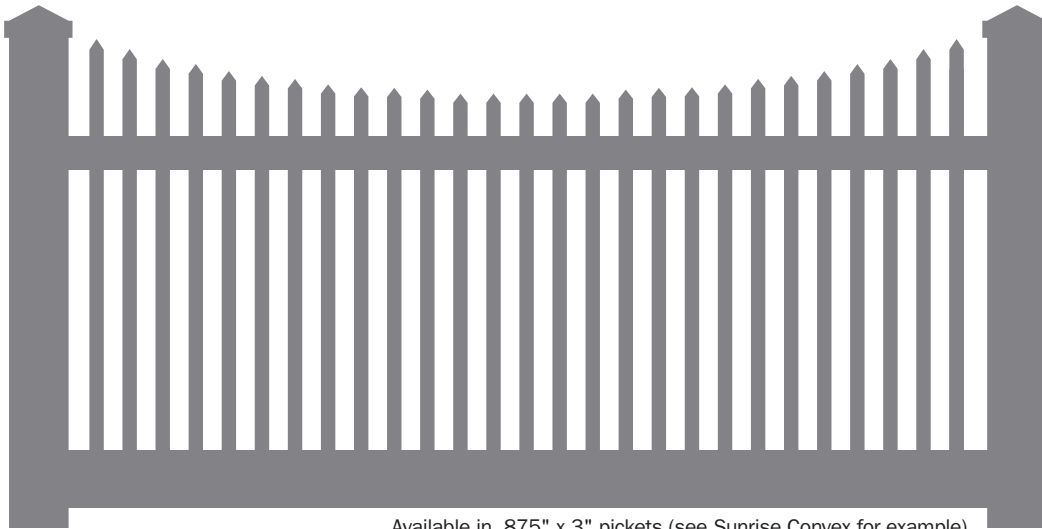

PICKET & RANCH RAIL

Available in .875" x 3" pickets (see Sunrise Convex for example)

Sunrise Concave

Standard size 4' high by 8' wide (available in 5' & 6' heights)

top rail	2" x 3.5"		picket spacing	1.75"
bottom rail	2" x 6"		bottom rail stiffener	5' & 6' heights
pickets	1.5" x 1.5"			
picket caps	1.5" x 1.5"			

color options: white, tan