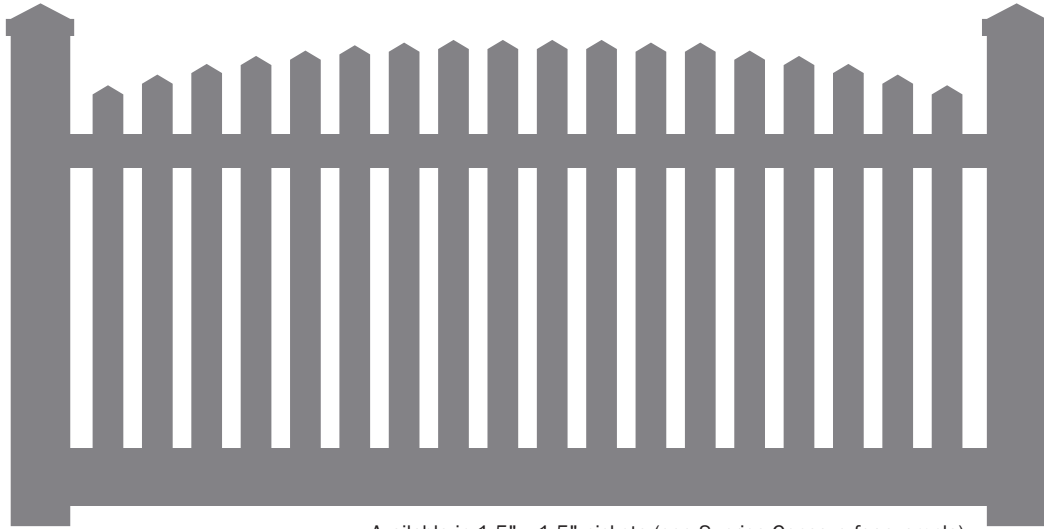

**PICKET & RANCH RAIL**

Available in 1.5" x 1.5" pickets (see Sunrise Concave for example)

## **Sunrise Convex**

Standard size 4' high by 8' wide (available in 5' & 6' heights)

---

top rail	2" x 3.5"		picket spacing 1.75"
bottom rail	2" x 6"		bottom rail stiffener 5' & 6' heights
pickets	.875" x 3"		
picket caps	.875" x 3"		

---

color options: white, tan