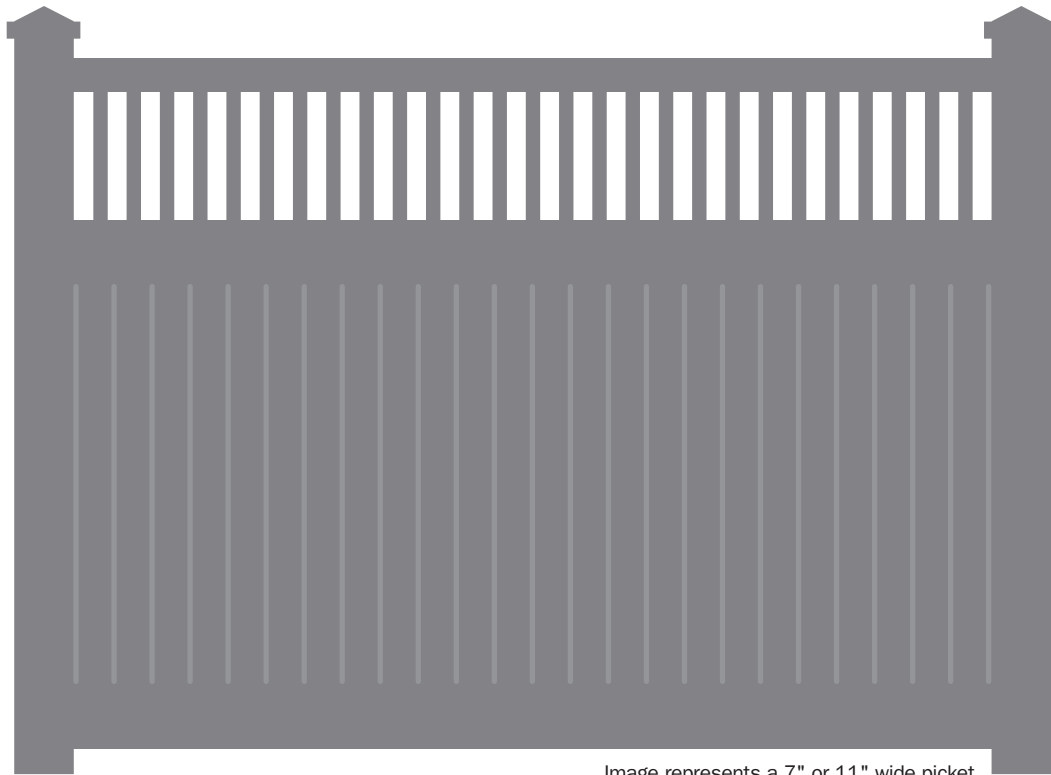

PRIVACY

Image represents a 7" or 11" wide picket

Surry

Standard size 6' high by 8' wide (available in 4' & 5' heights)

top rail	2" x 3.5"		top picket spacing 1.75"
middle rail	2" x 7'		bottom picket spacing 0"
bottom rail	2" x 7'		bottom rail stiffener 8' lengths
pickets	1.5" x 1.5"		
pickets T&G	.875" x 11.375"		
"U" channel	.875" x 1.5"		

color options: white, tan