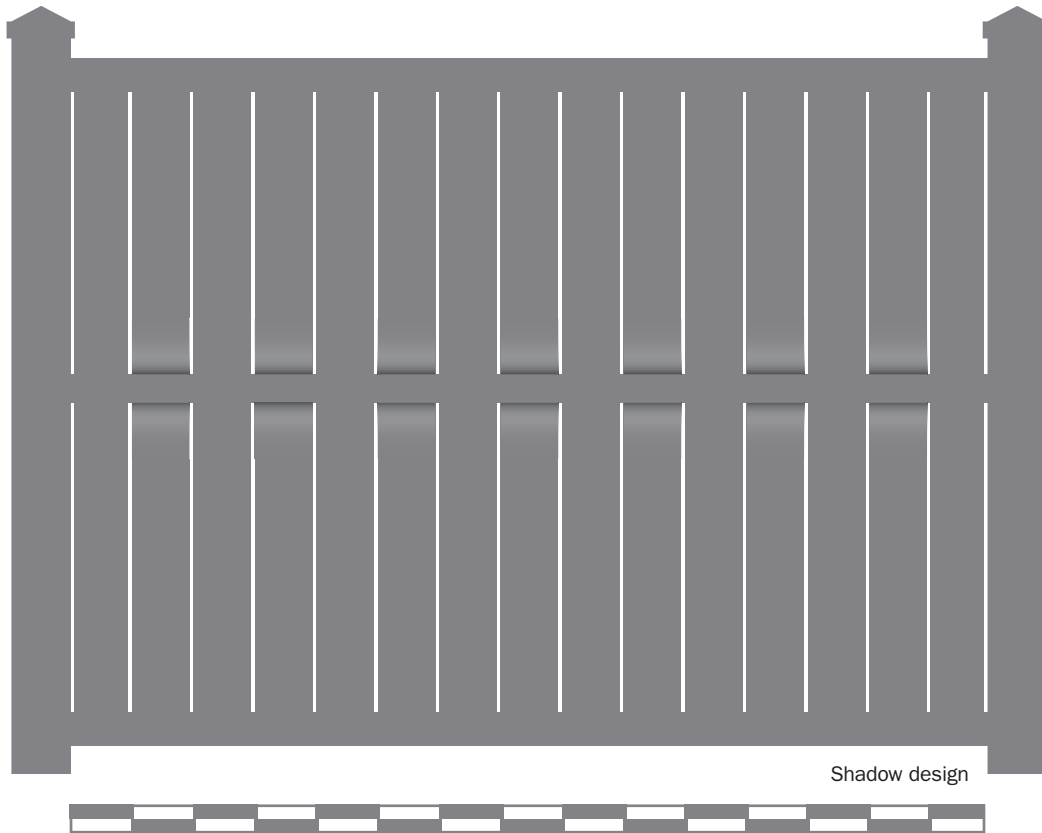

## Whitney

Standard size 6' high by 8' wide (available in 4' & 5' heights)

---

top rail	2" x 3.5"		picket spacing shadow 0"
bottom rail	2" x 3.5"		bottom rail stiffener 8' lengths
spacer rail	.875" x 3"		
pickets	.875" x 6"		

---

color options: white, tan